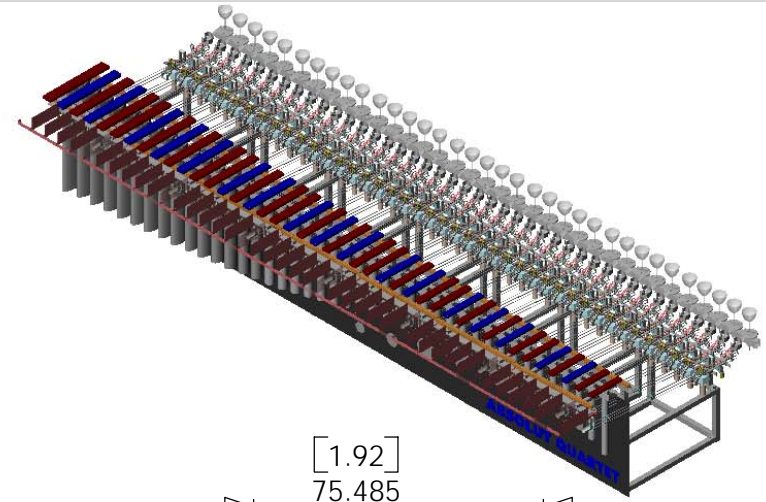

TOP VIEW

FRONT VIEW

[0.95]
37.440

[5.07]
199.500

[meters]
inches

12/3/2007

PLEBIAN DESIGN		
Dan: 617-504-9619 Jeff:857-205-6518		
42keys		
Quantity: 1 piece		Scale:1:50
Material: Various	Finish: --	