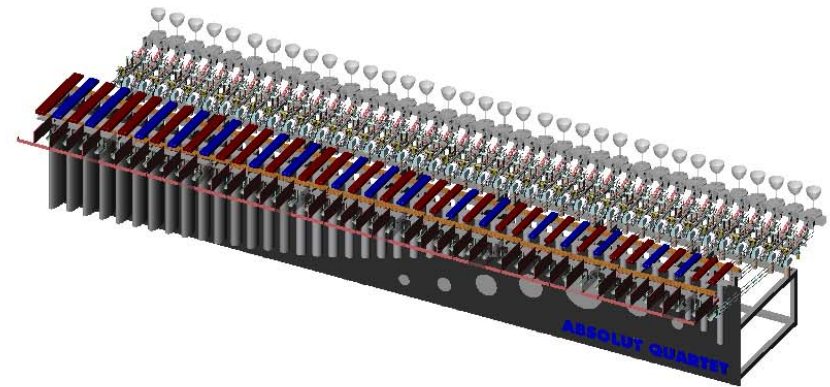

TOP VIEW

FRONT VIEW

[0.95]
37.440

[5.07]
199.500

[meters]
inches

12/3/2007

PLEBIAN DESIGN		
Dan: 617-504-9619 Jeff:857-205-6518		
42keys		
Quantity: 1 piece		Scale:1:50
Material: Various	Finish: --	