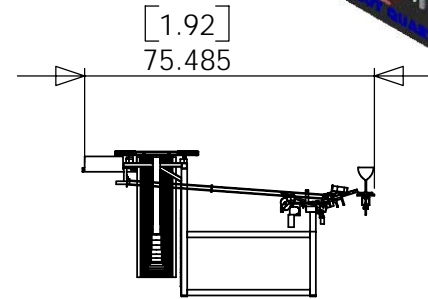

TOP VIEW

FRONT VIEW

[0.95]
37.440

[5.07]
199.500

[meters]
inches

12/3/2007

PLEBIAN DESIGN		
Dan: 617-504-9619 Jeff:857-205-6518		
42keys		
Quantity: 1 piece		Scale:1:50
Material: Various	Finish: --	